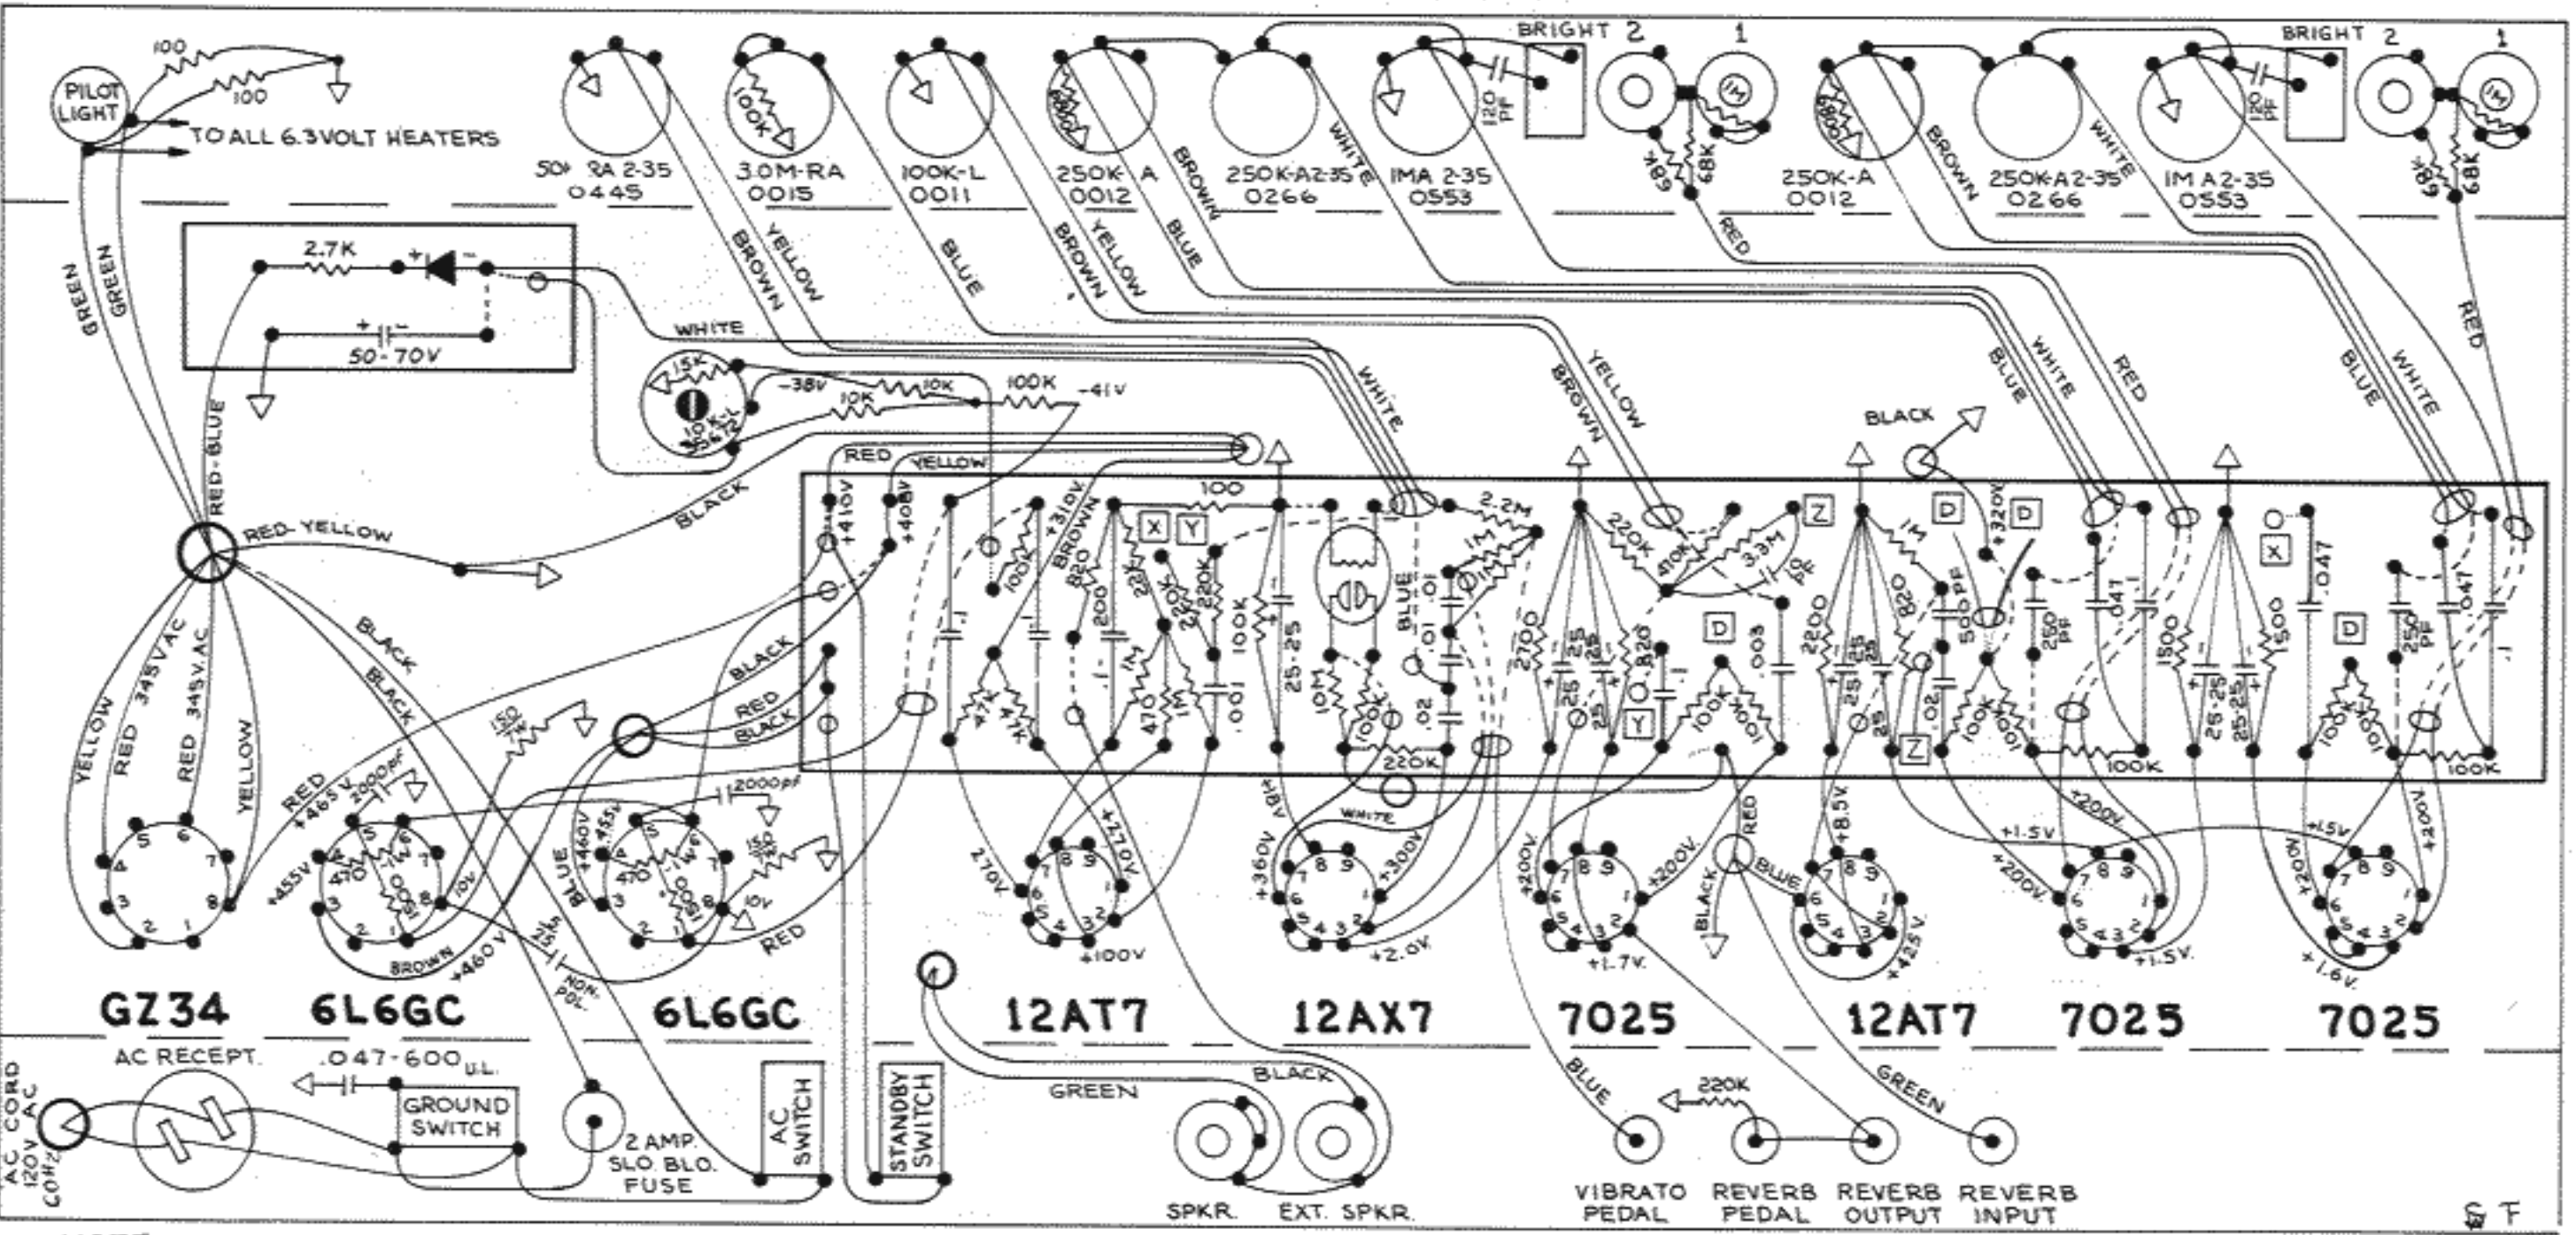

# FENDER MODEL "VIBROLUX REVERB-AMP AB 568" LAYOUT

## NOTICE

VOLTAGES READ TO GROUND WITH ELECTRONIC VOLTMETER. VALUES SHOWN + OR - 20%.  
VOLTAGES MEASURED WITH VIBRATO PEDAL GROUNDING

INTENSITY SPEED REVERB BASS TREBLE VOLUME VIBRATO BASS TREBLE VOLUME NORMAL

045443 REV B